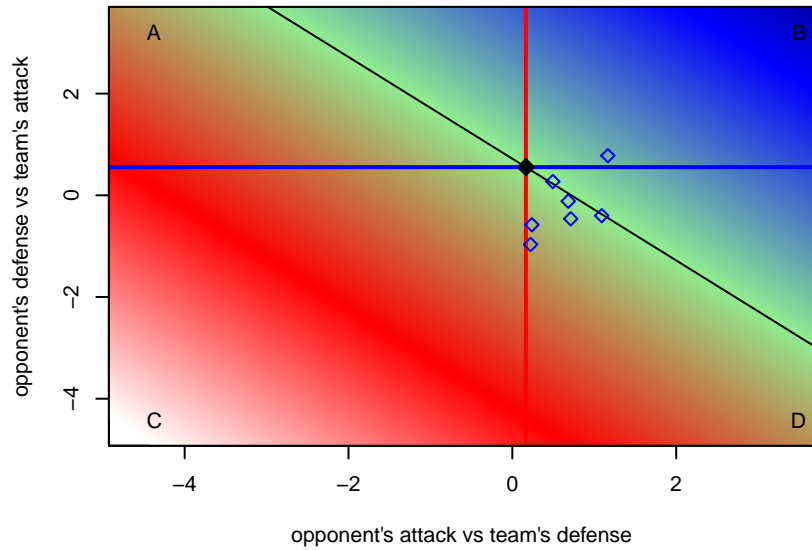

Venues played:  
2015 Spr Idaho D3 A U13  
2015 ID State Cup U13

**Idaho Rush Premier B02**  
Dots are actual minus expected GF (blue circles) and GA (red triangles).  
Blue line is smoothed change in attack strength. Red is smoothed change in defense strength.

**attack and defense variance (black dot)  
relative to other teams  
and top 10 in region**

**attack and defense rating  
relative to others at age  
and all opponents in last 13 months**

**attack and defense rating  
relative to others at age  
and all opponents in last 13 months**

**Performance relative to 13 month average**

**Performance relative to 13 month average**

Distribution of opponents  
Red = Lose zone, Blue = Win zone, Green = Even  
Black line separates win/lose zones