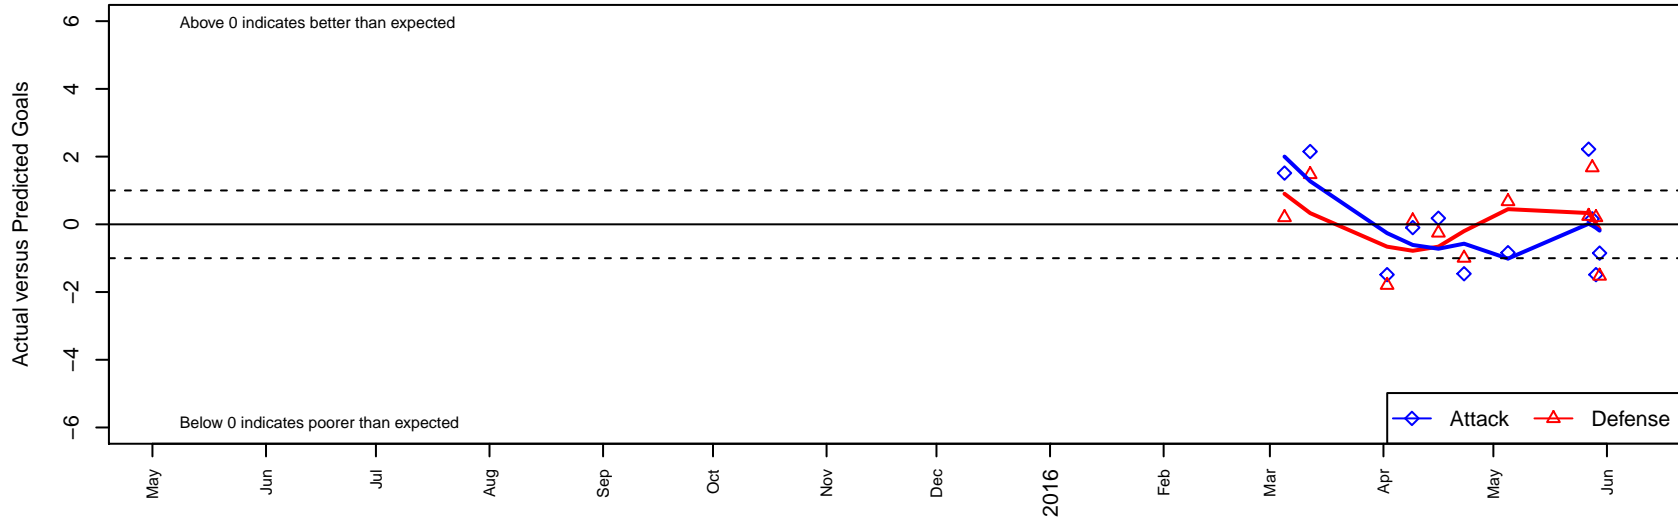

# Idaho Rush Premier B02

Idaho Rush Soccer  
Boise, ID  
B02 total strength=904  
attack=1.74 defense=1.18  
spr league = Spr Idaho D3 A U13

alt names used:  
IDAHO RUSH PREMIER  
IDAHO RUSH PREMIER (ID)

Venues played:  
2015 Spr Idaho D3 A U13  
2015 ID State Cup U13

**Idaho Rush Premier B02**  
Dots are actual minus expected GF (blue circles) and GA (red triangles).  
Blue line is smoothed change in attack strength. Red is smoothed change in defense strength.

**attack and defense variance (black dot)  
relative to other teams  
and top 10 in region**

**attack and defense rating  
relative to others at age  
and all opponents in last 13 months**

**attack and defense rating  
relative to others at age  
and all opponents in last 13 months**

**Performance relative to 13 month average**

**Performance relative to 13 month average**

Distribution of opponents  
Red = Lose zone, Blue = Win zone, Green = Even  
Black line separates win/lose zones